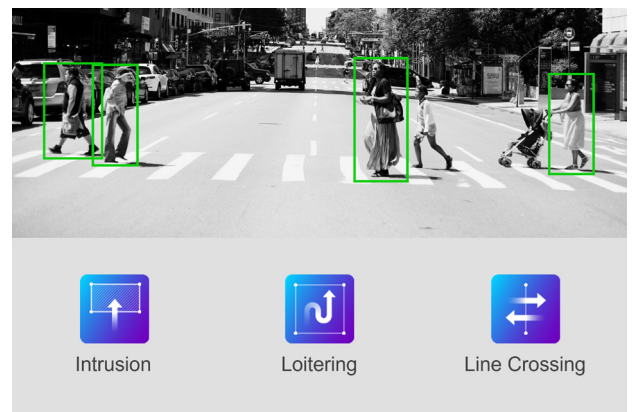

Trustworthy and Reliable

- IP66 / IK10 proof cameras for harsh environments
- 20+ years experience in IP surveillance