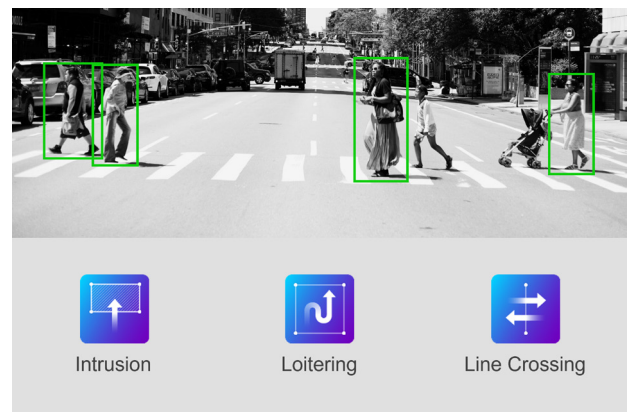

Trustworthy and Reliable

- IP66 / IK10 proof cameras for harsh environments
- 20+ years experience in IP surveillance