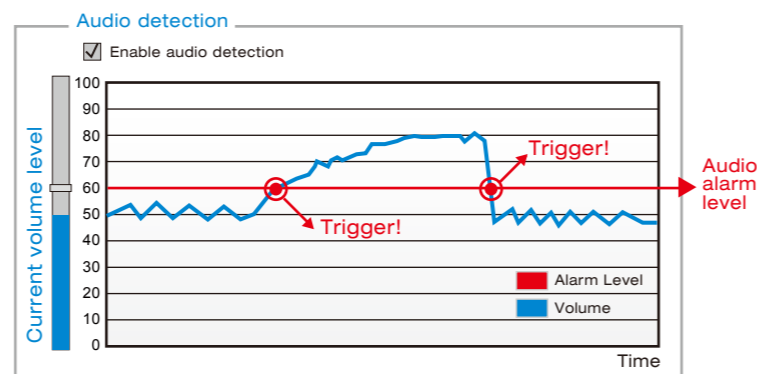

Audio Detection for Instant Alerts

The audio detection feature enables an event trigger when a sudden, unexpected increase or decrease in sound volume occurs so as to alert users of a possible emergency situation.