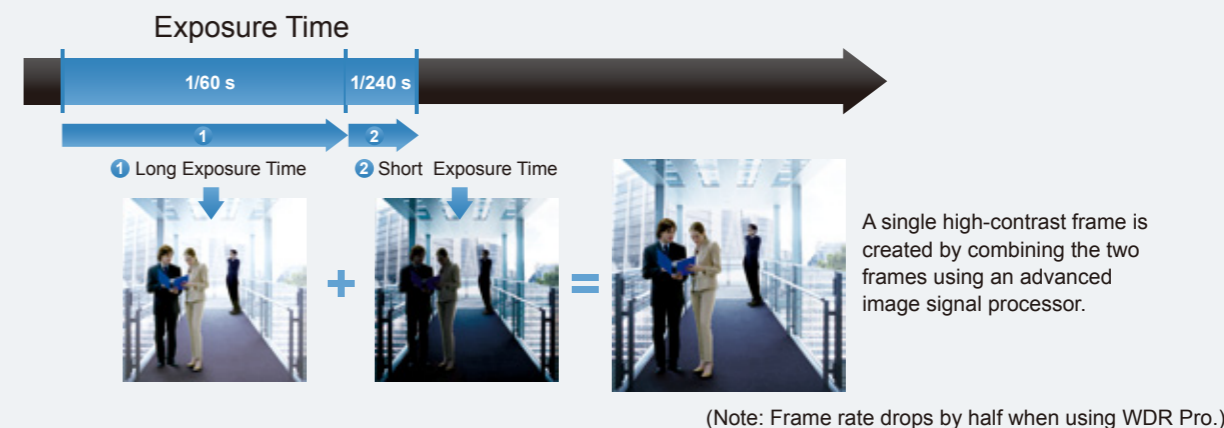

Zoom Enhancement

Utilizing a 20x optical zoom lens, the SD8363E provides close-up images with 1080p detail and effectively extends the user's viewing distance. Even under limited bandwidth environments, users can take advantage of the VIVOTEK Zoom enhancement feature to obtain image detail as high as 1080p resolution using VGA-level bandwidth.

Audio Detection for Instant Alerts

The audio detection feature enables an event trigger when a sudden, unexpected increase or decrease in sound volume occurs so as to alert users of a possible emergency situation.

• WDR Pro

WDR Pro works by capturing alternate frames using different exposure times. An image signal processor (ISP) then uses a sophisticated algorithm to seamlessly combine the optimal portions of these two complementary frames to create a composite frame that retains details in both the dark and bright areas of the field of view.