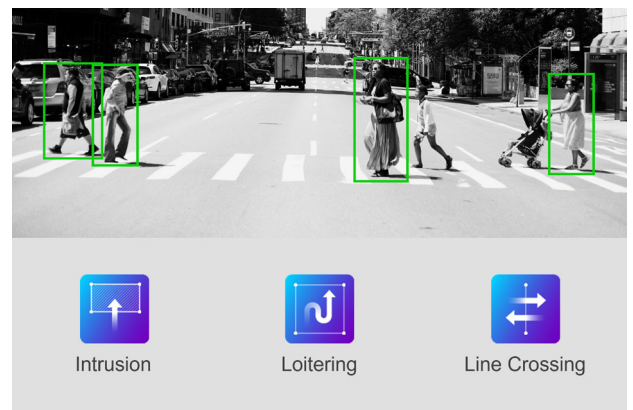

Trustworthy and Reliable

- IP66 / IK10 proof cameras for harsh environments
- 20+ years experience in IP surveillance