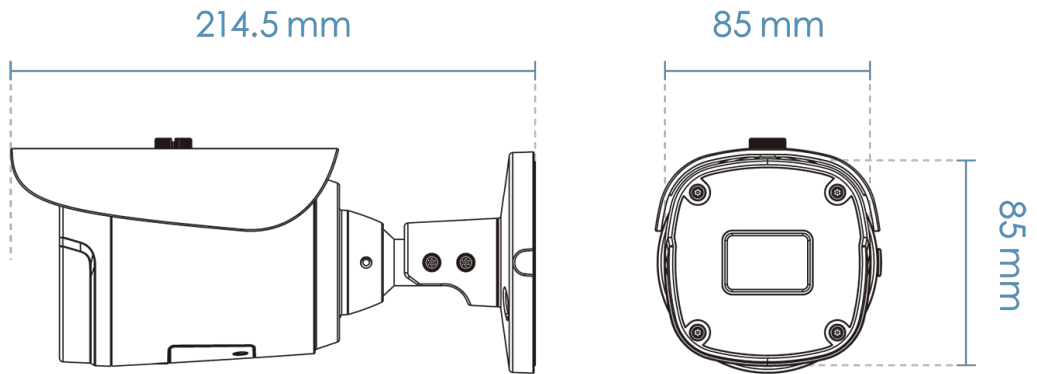

## Camera Features

Image Sensor	1/2.7" Progressive CMOS
Max. Resolution	2560x1920 (5MP)
Lens Type	Motorized, Vari-focal, Remote Focus
Focal Length	f= 2.8 ~ 12 mm
Aperture	F1.4 ~ F2.8
Auto-iris	Fixed iris
Field of View	88° ~ 30° (Horizontal) 65° ~ 23° (Vertical) 115° ~ 38° (Diagonal)
Shutter Time	1/5 sec. to 1/32,000 sec.
WDR Technology	WDR Pro
Day/Night	Yes
Removable IR-cut Filter	Yes
IR Illuminators	Built-in IR Illuminators, effective up to 30 meters with Smart IR, IR LED*2
Minimum Illumination	0.035 lux @ F1.4 (Color) <0.005 lux @ F1.4 (B/W) 0 lux with IR illumination on
Tilt Range	90°
Rotation Range	180°
Pan/Tilt/Zoom Functionalities	ePTZ: 48x digital zoom (4x on IE plug-in, 12x built-in)
Storage	Seamless Recording to MicroSD/SDHC/SDXC card and recording to network-attached storage (NAS)
Built-in Installation Aids	Remote focus, remote zoom

## Video

Video Compression	H.265, H.264, MJPEG
Maximum Frame Rate	20 fps @ 2560x1920
Maximum Streams	3 video streams (Up to 8 configurable profiles)
S/N Ratio	67 dB
Dynamic Range	120 dB
Video Streaming	Adjustable resolution, quality and bit rate control, Smart Stream III
Image Settings	General settings: video title and time stamp overlay, video orientation (flip, mirror, rotation), day/night settings; Illuminators: illuminators, anti-overexposure; Image settings: white balance, image adjustment (brightness, contrast, saturation, sharpness, gamma curve), defog, 3DNR; Exposure: BLC, HLC, exposure control (exposure level, exposure time, gain control), AE speed adjustment, WDR; Privacy mask; Scheduled profile settings

## Dimensions