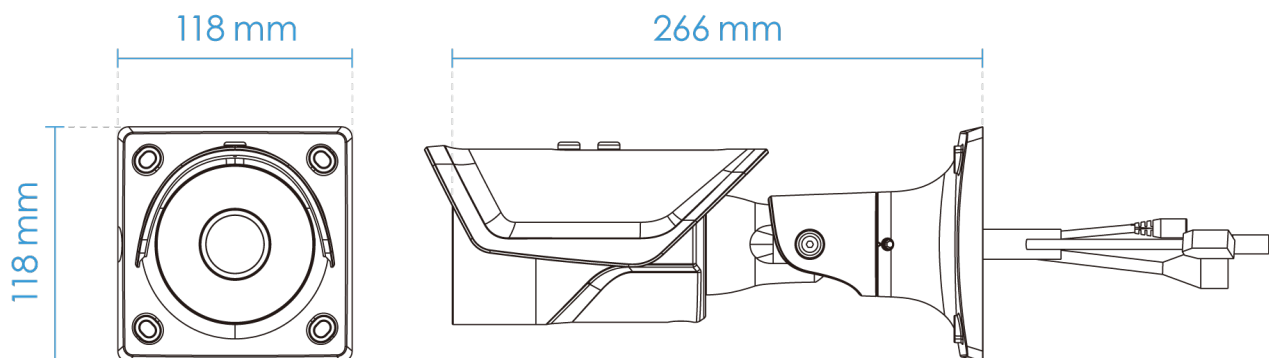

## General

Connectors	RJ-45 cable connector for 10/100Mbps Network/PoE connection Audio input Audio output DC 12V power input Digital input*1 Digital output*1
LED Indicator	System power and status indicator
Power Input	DC 12V IEEE 802.3af PoE Class 0
Power Consumption	Max. 7 W
Dimensions	266 x 118 x 118 mm
Weight	1,142 g
Casing	IP66, IP67, IK10 (Metal Housing)
Safety Certifications	CE, LVD, FCC Class A, VCCI, C-Tick, UL, BIS
Operating Temperature	Starting Temperature: -10°C ~ 50°C (14°F ~ 122°F) Working Temperature: -20°C ~ 50°C (-4°F ~ 122°F)
Humidity	90%
Warranty	24 months

## Dimensions