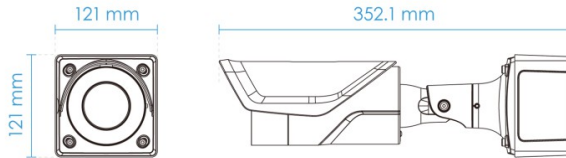

General

Connectors	RJ-45 cable connector for 10/100Mbps Network/PoE connection Audio input Audio output AC 24V power input DC 12V power input Digital input *2 Digital output *2 BNC out
LED Indicator	System power and status indicator
Power Input	IEEE 802.3af Class 0 PoE, DC 12V, AC 24V (Simultaneous Power Redundancy Supported)
Power Consumption	PoE: Max. 12.95/7.86 W (IR on/off) DC 12V: Max. 10.8/5.8 W (IR on/off) AC 24V: Max. 12.5/7.5 W (IR on/off)
Dimensions	IB9365-HT-A (4-9 mm): Ø 121 x 121 x 352.1 mm (w/ junction box) Ø 121 x 121 x 288.1 mm (w/o junction box) IB9365-HT-A (12-40mm): Ø 121 x 121 x 368.9 mm (w/ junction box) Ø 121 x 121 x 305.9 mm (w/o junction box)
Weight	IB9365-HT-A (4-9mm): 1.3 kg IB9365-HT-A (12-40 mm): 2.0 kg
Certifications	EMC: CE (EN 55032 Class A, EN 55024, EN 50121-4), FCC (FCC Part 15 Subpart B Class A), RCM (AS/NZS CISPR 32 Class A), VCCI (VCCI-CISPR 32 Class A); Safety: UL (UL 62368-1), CB (IEC/EN 62368-1, IEC/EN 60950-22, IEC/EN 62471); Environment: IK10 (IEC 62262), IP66/67 (IEC 60529); IA: BIS (IS 13252) for IB9365-HT-A (4-9mm/12-40mm) *IK10 (Metal Housing)
Operating Temperature	Starting Temperature: -10°C ~ 50°C (14°F ~ 122°F) Working Temperature: -30°C ~ 60°C (-22°F ~ 140°F) (IR off) -30°C ~ 50°C (-22°F ~ 122°F) (IR on)
Humidity	98%
Warranty	36 months

Dimensions

IB9365-HT/EHT-A(4-9mm)

w/ junction box

w/o junction box

IB9365-HT-A(12-40mm)

w/ junction box

w/o junction box

Compatible Accessories