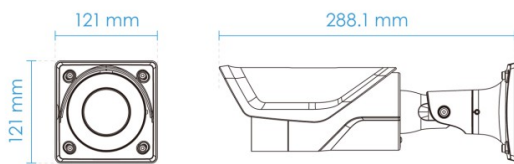

General

Connectors	RJ-45 cable connector for 10/100Mbps Network/PoE connection Audio input Audio output AC 24V power input DC 12V power input Digital input *2 Digital output *2 BNC out
LED Indicator	System power and status indicator
Power Input	IEEE 802.3af Class 0 PoE, DC 12V, AC 24V (Simultaneous Power Redundancy Supported)
Power Consumption	PoE: Max. 12.95/7.86 W (IR on/off) DC 12V: Max. 10.8/5.8 W (IR on/off) AC 24V: Max. 12.5/7.5 W (IR on/off)
Dimensions	IB9365-HT-A (4-9 mm): Ø 121 x 121 x 352.1 mm (w/ junction box) Ø 121 x 121 x 288.1 mm (w/o junction box) IB9365-HT-A (12-40mm): Ø 121 x 121 x 368.9 mm (w/ junction box) Ø 121 x 121 x 305.9 mm (w/o junction box)
Weight	IB9365-HT-A (4-9mm): 1.3 kg IB9365-HT-A (12-40 mm): 2.0 kg
Certifications	EMC: CE (EN 55032 Class A, EN 55024, EN 50121-4), FCC (FCC Part 15 Subpart B Class A), RCM (AS/NZS CISPR 32 Class A), VCCI (VCCI-CISPR 32 Class A); Safety: UL (UL 62368-1), CB (IEC/EN 62368-1, IEC/EN 60950-22, IEC/EN 62471); Environment: IK10 (IEC 62262), IP66/67 (IEC 60529); IA: BIS (IS 13252) for IB9365-HT-A (4-9mm/12-40mm) *IK10 (Metal Housing)
Operating Temperature	Starting Temperature: -10°C ~ 50°C (14°F ~ 122°F) Working Temperature: -30°C ~ 60°C (-22°F ~ 140°F) (IR off) -30°C ~ 50°C (-22°F ~ 122°F) (IR on)
Humidity	98%
Warranty	36 months

Dimensions

IB9365-HT/EHT-A(4-9mm)

w/ junction box

w/o junction box

IB9365-HT-A(12-40mm)

w/ junction box

w/o junction box

Compatible Accessories