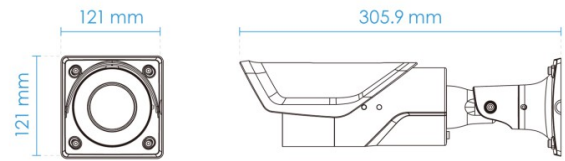

General

Connectors	RJ-45 cable connector for 10/100Mbps Network/PoE connection Audio input Audio output AC 24V power input DC 12V power input Digital input *2 Digital output *2 BNC out
LED Indicator	System power and status indicator
Power Input	IEEE 802.3af Class 0 PoE, DC 12V, AC 24V (Simultaneous Power Redundancy Supported)
Power Consumption	PoE: Max. 12.95/7.86 W (IR on/off) DC 12V: Max. 10.8/5.8 W (IR on/off) AC 24V: Max. 12.5/7.5 W (IR on/off)
Dimensions	IB9365-HT-A (4-9 mm): Ø 121 x 121 x 352.1 mm (w/ junction box) Ø 121 x 121 x 288.1 mm (w/o junction box) IB9365-HT-A (12-40mm): Ø 121 x 121 x 368.9 mm (w/ junction box) Ø 121 x 121 x 305.9 mm (w/o junction box)
Weight	IB9365-HT-A (4-9mm): 1.3 kg IB9365-HT-A (12-40 mm): 2.0 kg
Certifications	EMC: CE (EN 55032 Class A, EN 55024, EN 50121-4), FCC (FCC Part 15 Subpart B Class A), RCM (AS/NZS CISPR 32 Class A), VCCI (VCCI-CISPR 32 Class A); Safety: UL (UL 62368-1), CB (IEC/EN 62368-1, IEC/EN 60950-22, IEC/EN 62471); Environment: IK10 (IEC 62262), IP66/67 (IEC 60529); IA: BIS (IS 13252) for IB9365-HT-A (4-9mm/12-40mm) *IK10 (Metal Housing)
Operating Temperature	Starting Temperature: -10°C ~ 50°C (14°F ~ 122°F) Working Temperature: -30°C ~ 60°C (-22°F ~ 140°F) (IR off) -30°C ~ 50°C (-22°F ~ 122°F) (IR on)
Humidity	98%
Warranty	36 months

Dimensions

IB9365-HT/EHT-A(4-9mm)

w/ junction box

w/o junction box

IB9365-HT-A(12-40mm)

w/ junction box

w/o junction box

Compatible Accessories