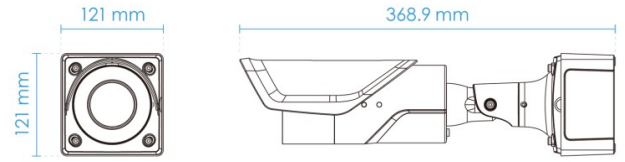

General

Connectors	RJ-45 cable connector for 10/100Mbps Network/PoE connection Audio input Audio output AC 24V power input DC 12V power input Digital input *2 Digital output *2 BNC out
LED Indicator	System power and status indicator
Power Input	IEEE 802.3af Class 0 PoE, DC 12V, AC 24V (Simultaneous Power Redundancy Supported)
Power Consumption	PoE: Max. 12.95/7.86 W (IR on/off) DC 12V: Max. 10.8/5.8 W (IR on/off) AC 24V: Max. 12.5/7.5 W (IR on/off)
Dimensions	IB9365-HT-A (4-9 mm): Ø 121 x 121 x 352.1 mm (w/ junction box) Ø 121 x 121 x 288.1 mm (w/o junction box) IB9365-HT-A (12-40mm): Ø 121 x 121 x 368.9 mm (w/ junction box) Ø 121 x 121 x 305.9 mm (w/o junction box)
Weight	IB9365-HT-A (4-9mm): 1.3 kg IB9365-HT-A (12-40 mm): 2.0 kg
Certifications	EMC: CE (EN 55032 Class A, EN 55024, EN 50121-4), FCC (FCC Part 15 Subpart B Class A), RCM (AS/NZS CISPR 32 Class A), VCCI (VCCI-CISPR 32 Class A); Safety: UL (UL 62368-1), CB (IEC/EN 62368-1, IEC/EN 60950-22, IEC/EN 62471); Environment: IK10 (IEC 62262), IP66/67 (IEC 60529); IA: BIS (IS 13252) for IB9365-HT-A (4-9mm/12-40mm) *IK10 (Metal Housing)
Operating Temperature	Starting Temperature: -10°C ~ 50°C (14°F ~ 122°F) Working Temperature: -30°C ~ 60°C (-22°F ~ 140°F) (IR off) -30°C ~ 50°C (-22°F ~ 122°F) (IR on)
Humidity	98%
Warranty	36 months

Dimensions

IB9365-HT/EHT-A(4-9mm)

w/ junction box

w/o junction box

IB9365-HT-A(12-40mm)

w/ junction box

w/o junction box

Compatible Accessories