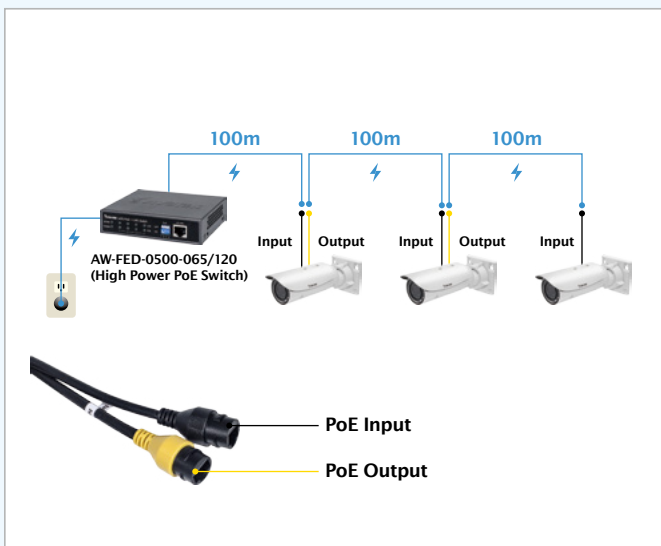

# IB8367 IB8367-R IB8367-T IB8367-RT

Bullet Network Camera

2MP · 30M IR · Smart IR · IP66 · Cable Management · Smart Stream · PoE Extender · Low Light

VIVOTEK IB8367 series are stylish, bullet-style network cameras designed for diverse outdoor applications. Equipped with a 2MP sensor enabling viewing resolution of 1920x1080 at a smooth 30 fps, the IB8367 series are all-in-one outdoor cameras capable of capturing high quality and high resolution, especially in low light environment. In addition to applying VIVOTEK's notable bandwidth solution in Smart Stream and 3DNR, the IB8367-T/-RT models are also designed with smart focus system to assist focus adjustment more efficiently.

To meet more outdoor applications and ease cable deployment, IB8367-R model is the first network camera designed with embedded extender to allow PoE input and PoE output. Users can implement a total PoE solution perfectly. Incorporating a number of advanced features standard for VIVOTEK cameras, the IB8367 series are the ideal solutions for your outdoor surveillance needs.

## Key Features

- 2-Megapixel CMOS Sensor
- 30 fps @ 1920x1080
- 2.8 ~ 12 mm Vari-focal, P-iris Lens, Remote Focus (IB8367-T/-RT)
- Removable IR-cut Filter for Day & Night Function
- Built-in IR Illuminators, Effective up to 30 Meters
- Real-time H.264, and MJPEG Compression
- Two-way Audio
- WDR Enhancement for Unparalleled Visibility in Extremely Bright and Dark Environments
- Weather-proof IP66-rated Housing
- 3D Noise Reduction
- Smart IR Technology to Avoid Overexposure
- Embedded PoE Extender Design to Support both PoE Input & Output (IB8367-R/-RT)
- SNV (Supreme Night Visibility)