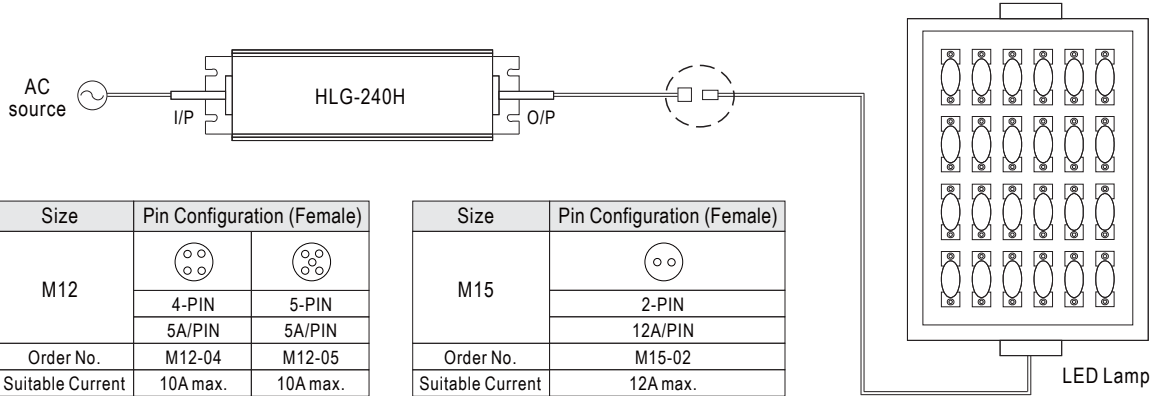

**WATERPROOF CONNECTION**

◎ Waterproof connector

Waterproof connector can be assembled on the output cable of HLG-240H to operate in dry/wet/damp or outdoor environment.

◎ Cable Joiner

CJ04-1 suitable for 14AWG~16AWG  
CJ04-2 suitable for 18AWG~22AWG

Up to four wires can be connected through this cable joiner by soldering or clamping by tools.

※CJ04 cable joiner can be purchased independently for user's own assembly.  
MEAN WELL order No. : CJ04-1, CJ04-2.