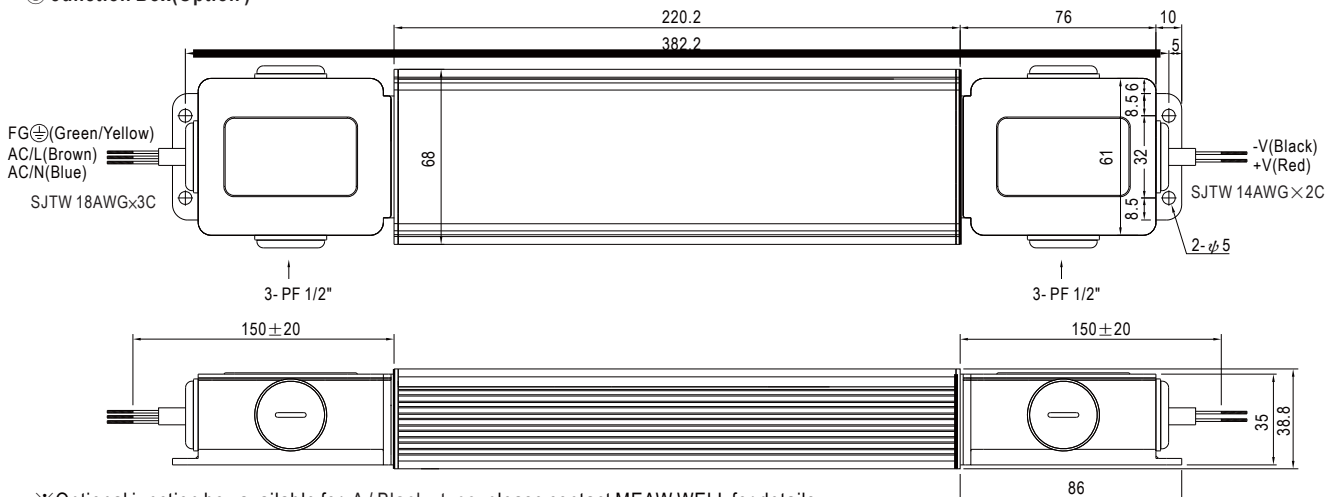

**WATERPROOF CONNECTION**

◎ Waterproof connector

Waterproof connector can be assembled on the output cable of HLG-240H to operate in dry/wet/damp or outdoor environment.

◎ Cable Joiner

CJ04-1 suitable for 14AWG~16AWG  
CJ04-2 suitable for 18AWG~22AWG

Up to four wires can be connected through this cable joiner by soldering or clamping by tools.

※CJ04 cable joiner can be purchased independently for user's own assembly.  
MEAN WELL order No. : CJ04-1, CJ04-2.

◎ Junction Box (Option)

※Optional junction box available for A / Blank - type, please contact MEAW WELL for details.