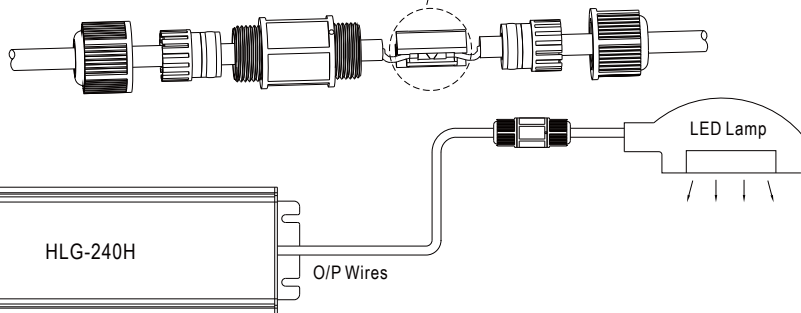

**WATERPROOF CONNECTION**

◎ Waterproof connector

Waterproof connector can be assembled on the output cable of HLG-240H to operate in dry/wet/damp or outdoor environment.

◎ Cable Joiner

CJ04-1 suitable for 14AWG~16AWG  
CJ04-2 suitable for 18AWG~22AWG

Up to four wires can be connected through this cable joiner by soldering or clamping by tools.

※CJ04 cable joiner can be purchased independently for user's own assembly.  
MEAN WELL order No. : CJ04-1, CJ04-2.

◎ Junction Box (Option)

※Optional junction box available for A / Blank - type, please contact MEAW WELL for details.