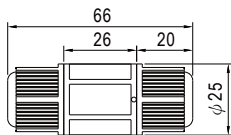

**WATERPROOF CONNECTION**

◎ Waterproof connector

Waterproof connector can be assembled on the output cable of HLG-240H to operate in dry/wet/damp or outdoor environment.

◎ Cable Joiner

CJ04-1 suitable for 14AWG~16AWG  
CJ04-2 suitable for 18AWG~22AWG

Up to four wires can be connected through this cable joiner by soldering or clamping by tools.

※CJ04 cable joiner can be purchased independently for user's own assembly.  
MEAN WELL order No. : CJ04-1, CJ04-2.