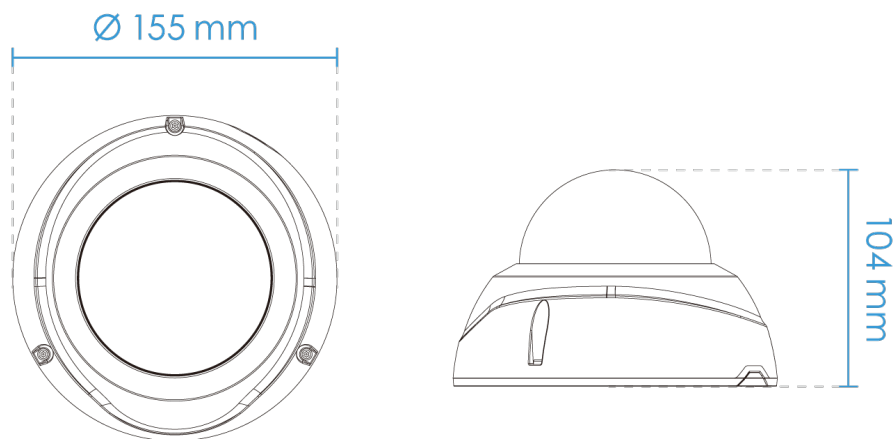

Dimensions

Compatible Accessories

Mounting Kits

Mounting Kits

Mounting Kits

Mounting Kits