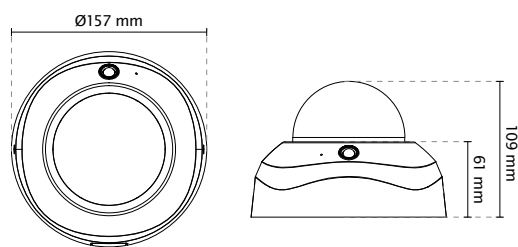

Dimensions

Compatible Accessories

Mounting Kits

All specifications are subject to change without notice. Copyright © VIVOTEK INC. All rights reserved.

Ver. 5