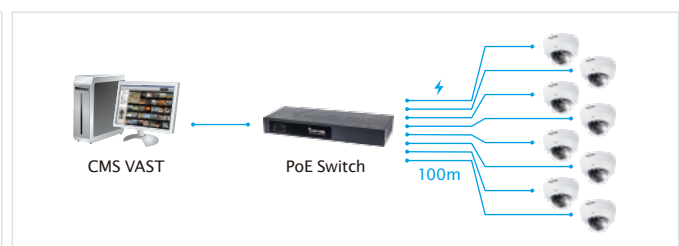

Application Diagram

All specifications are subject to change without notice. Copyright © VIVOTEK INC. All rights reserved. Ver 1.5