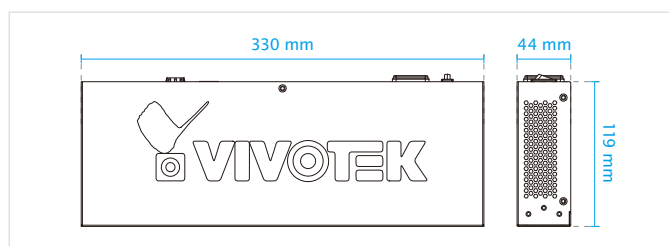

Dimensions