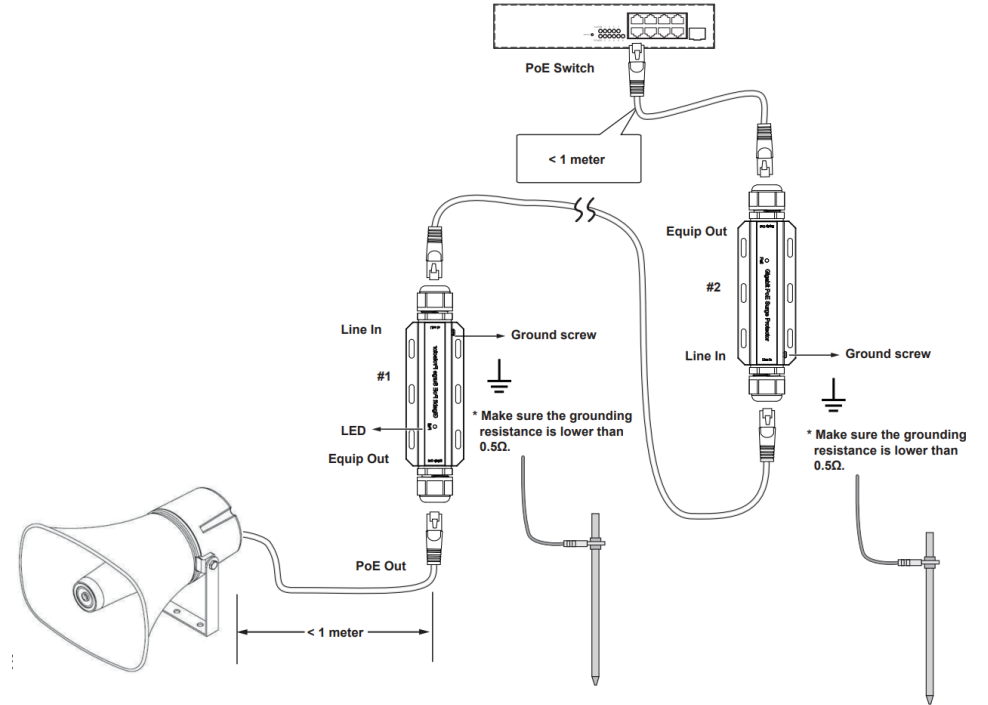

PACKAGE CONTENTS

* 1x Network Horn Speaker	* 1x Quick Installation Guide
---------------------------	-------------------------------

IMPORTANT:

Use CAT5/5e/6/6e UTP/STP cables.

Default User name: admin

Default Password: 1234

CONNECTION

Pole mount bracket: AM-314

CONFIGURATION

(1) Download Shepherd from VIVOTEK official website:

<https://www.vivotek.com/Shepherd>.

(2) Run the Shepherd and scan.

The screenshot shows the VIVOTEK Shepherd web interface. At the top, it indicates '1 selected' and shows the IP range '192.168.40.0-192.168.40.255'. Below this is a search bar and a table of discovered devices. The table has columns for Status, Model, IP, MAC, Firmware, HTTP, HTTPS, and Client. The device 'AU-001' is highlighted in the list.