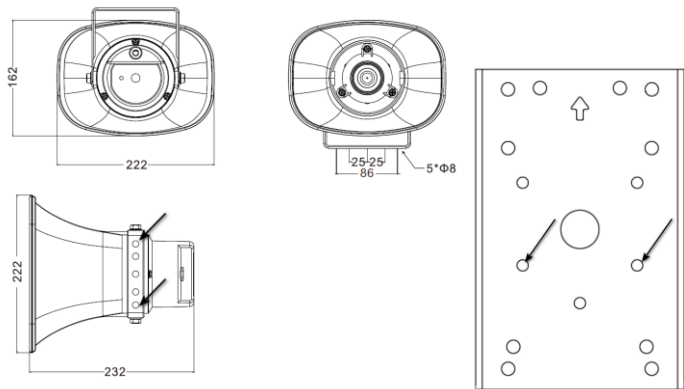

CONNECTION

Pole mount bracket: AM-314

CONFIGURATION

(1) Download Shepherd from VIVOTEK official website:

<https://www.vivotek.com/Shepherd>.

(2) Run the Shepherd and scan.

The screenshot shows the VIVOTEK Shepherd web interface. At the top, it indicates '1 selected' and shows the IP range '192.168.40.0-192.168.40.255'. Below this is a search bar and a table of discovered devices. The table has columns for Status, Model, IP, MAC, Firmware, HTTP, HTTPS, and Client. The device 'AU-001' is highlighted in the list.