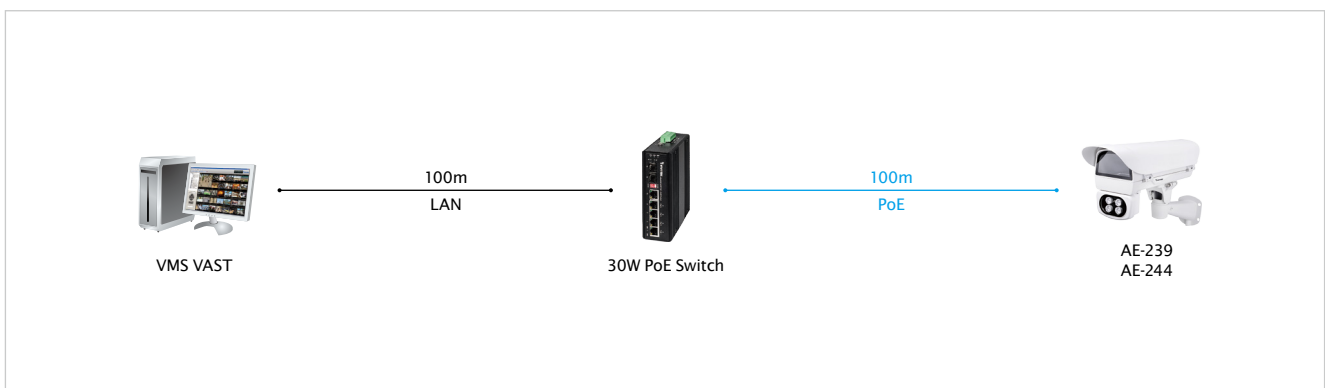

Application