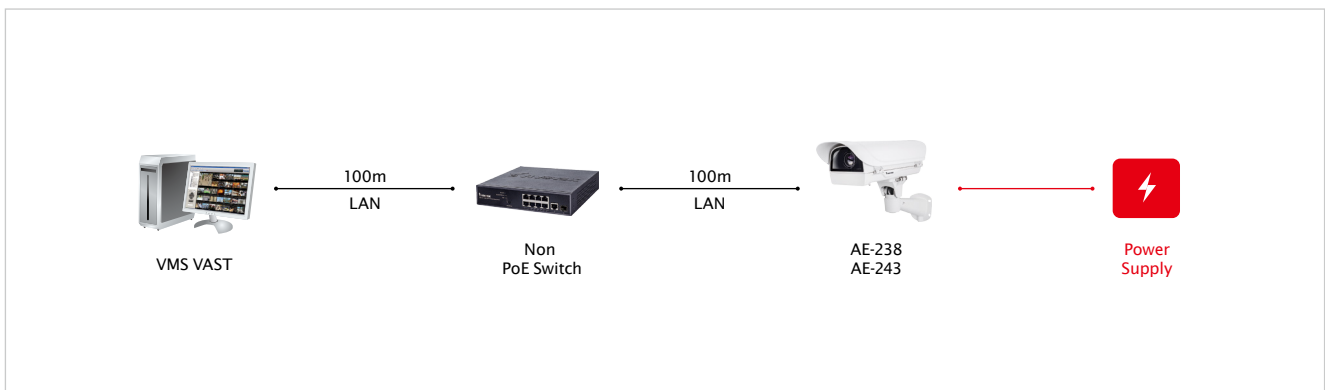

Application