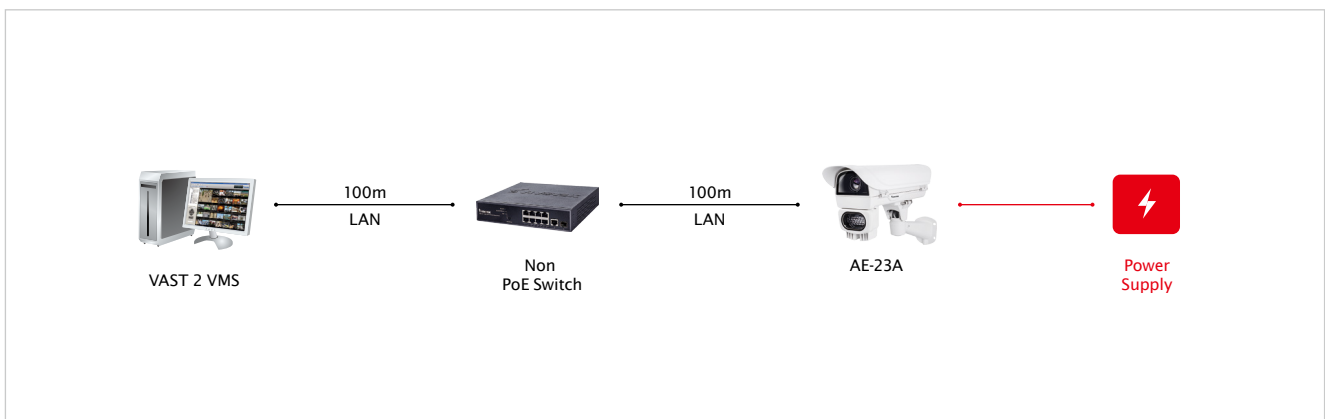

Application